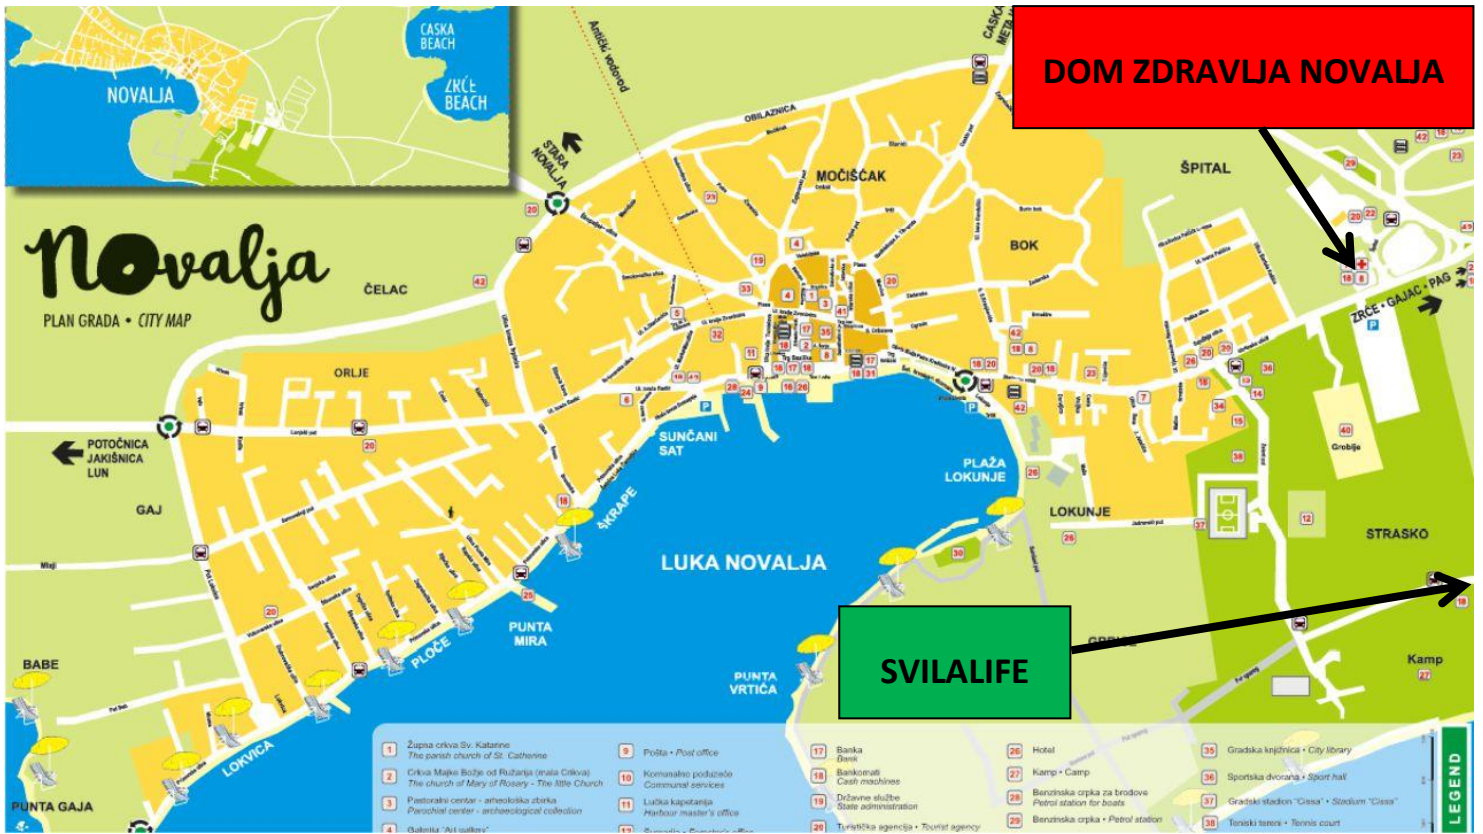

DEAR TOURISTS

DUE TO TECHNICAL PROBLEMS, TESTING FOR A

**Rapid Antigen Test (RAT)**

**IS NOT POSSIBLE**

UNTIL FURTHER NOTICE

AT HEALTH CENTRE NOVALJA, STREET ŠPITAL 1.

TESTING ON Rapid Antigen Test (RAT) IS POSSIBLE AT THE  
SVILALIFE TEST POINT:

*Entrance to the camp Straško, Zeleni put 7-street,  
Working hours: 8.00-22.00 h, Price: RAT-150,00 KN,  
Payment: card and cash, Test results: cca. 15 min.,  
Registration and payment: [www.bat-hr.eu/pag](http://www.bat-hr.eu/pag) or on the spot,  
no ordering required.*